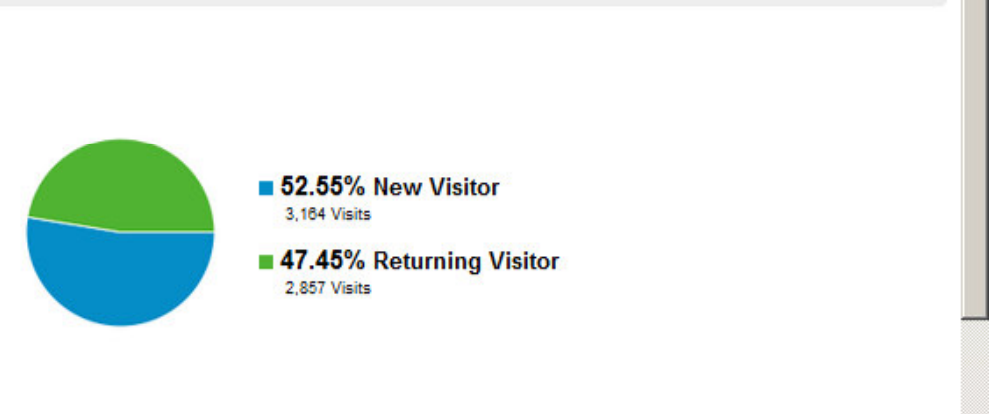

# Visitors Overview

100.00% of Total visits

31 Dec 2011 - 31 Jan 2012

- AUDIENCE
  - Overview
  - Demographics
  - Behaviour
  - Technology
  - Social
  - Mobile
  - Visitors Flow
- ADVERTISING
- TRAFFIC SOURCES
- CONTENT
- CONVERSIONS

## 4,138 people visited this site

- 6,021 Visits
- 4,138 Unique Visitors
- 35,712 Pageviews
- 5.93 Pages/Visit
- 00:02:48 Avg. Time on Site
- 18.85% Bounce Rate
- 51.27% % New Visits