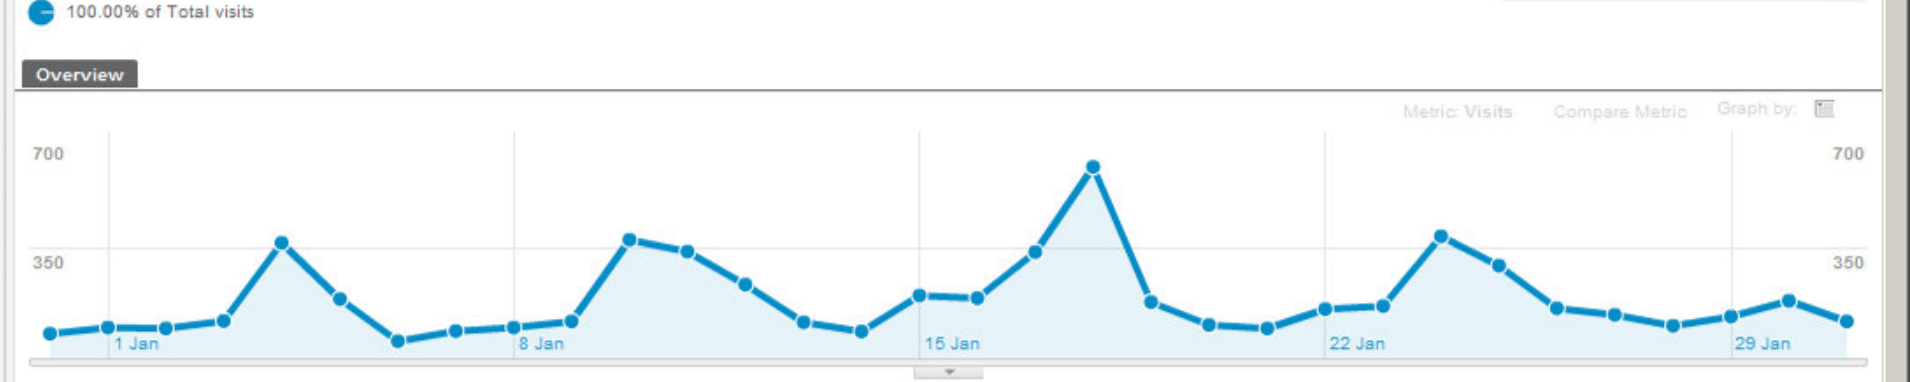

# Visitors Overview

100.00% of Total visits

31 Dec 2011 - 31 Jan 2012

- AUDIENCE
  - Overview
  - Demographics
  - Behaviour
  - Technology
  - Social
  - Mobile
  - Visitors Flow
- ADVERTISING
- TRAFFIC SOURCES
- CONTENT
- CONVERSIONS

## 4,138 people visited this site

- 6,021 Visits
- 4,138 Unique Visitors
- 35,712 Pageviews
- 5.93 Pages/Visit
- 00:02:48 Avg. Time on Site
- 18.85% Bounce Rate
- 51.27% % New Visits

## Demographics

Language	Visits	% Visits
en-us	3,765	62.53%
en-gb	1,467	24.36%